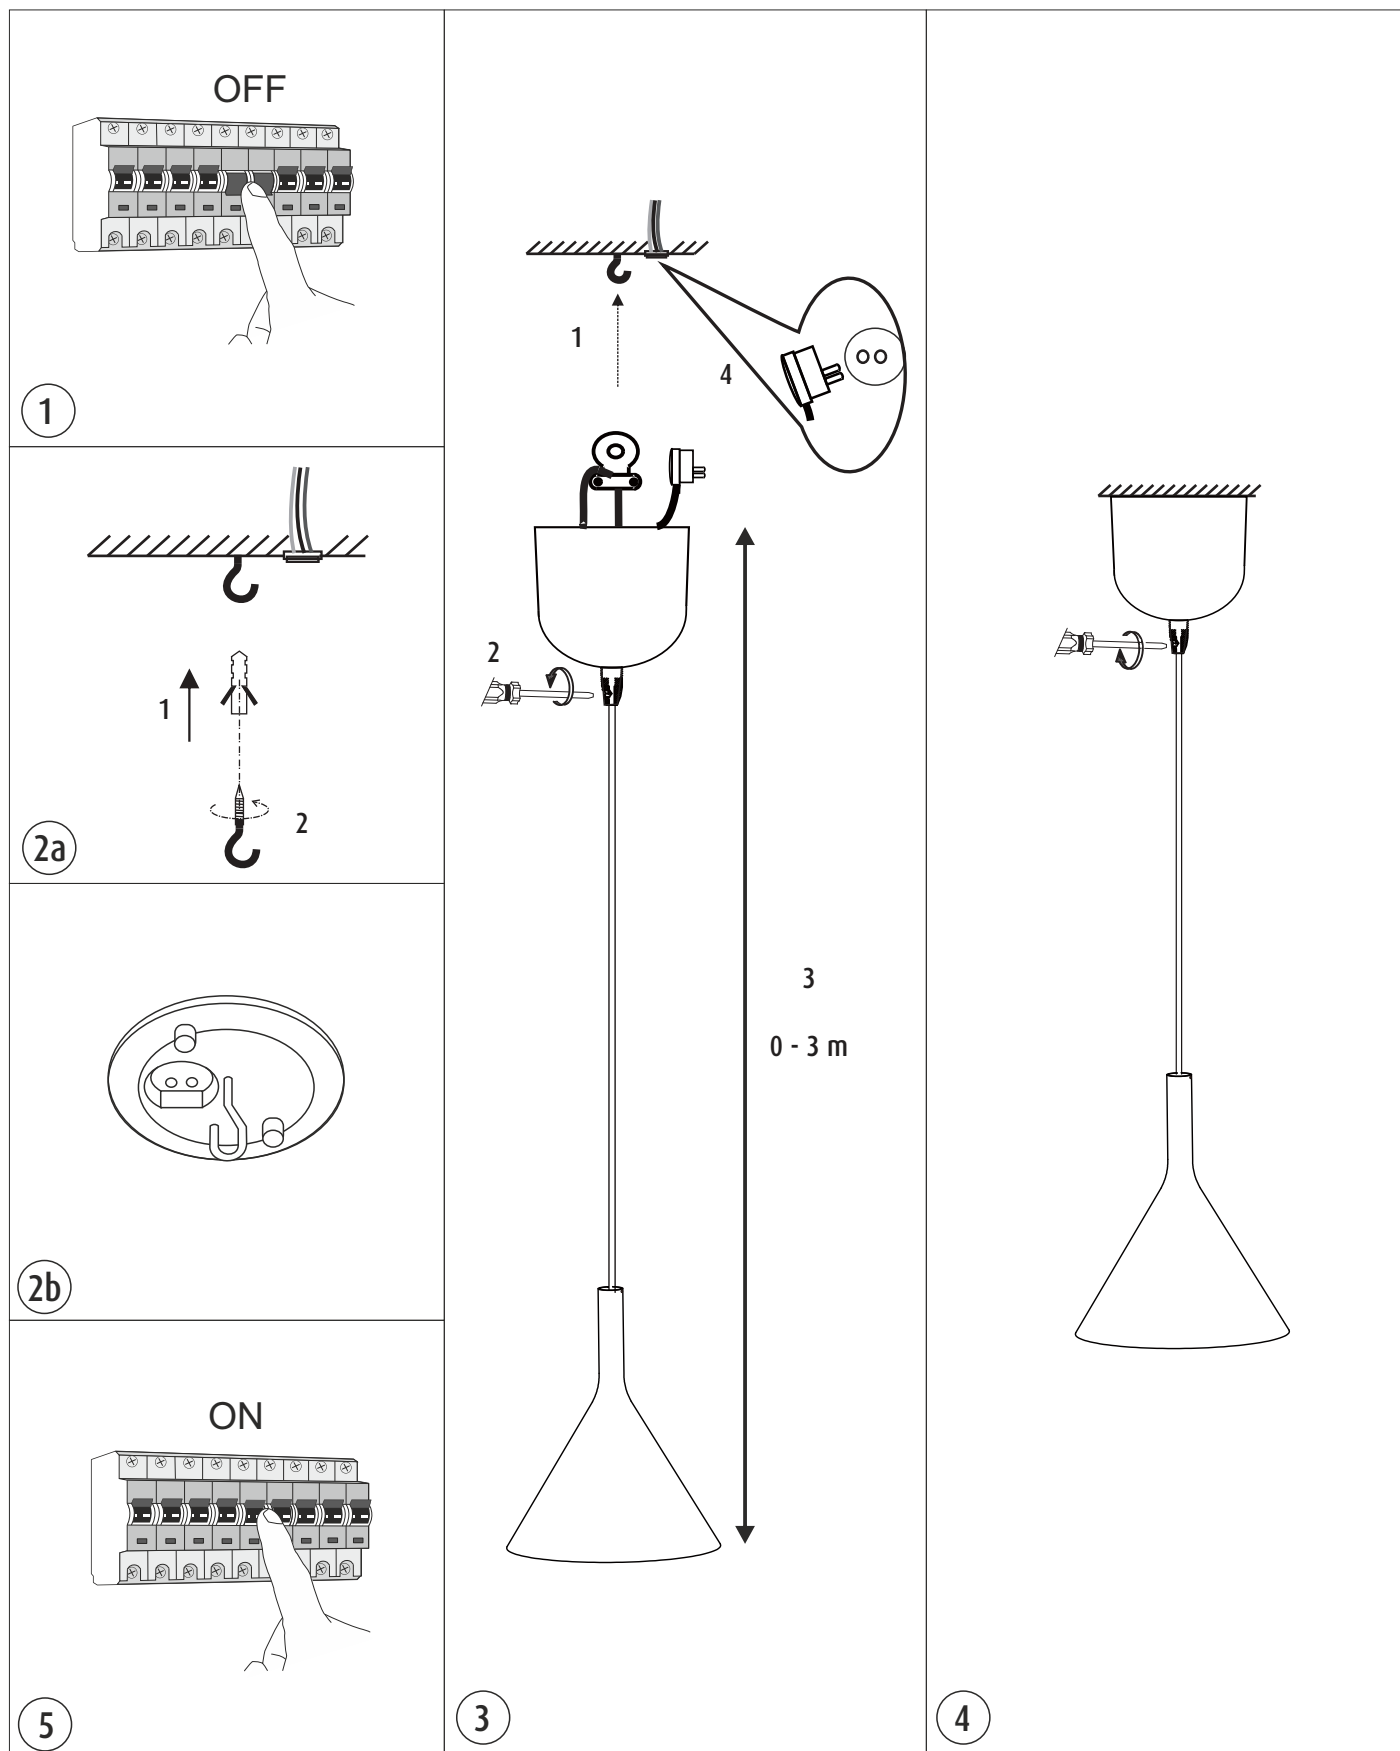

LIMENTE PYRY/ISOPYRY

LIMENTE
- H E L S I N K I -

Kankiraudantie 1, 00700 Helsinki
www.limente.com

0,10 m