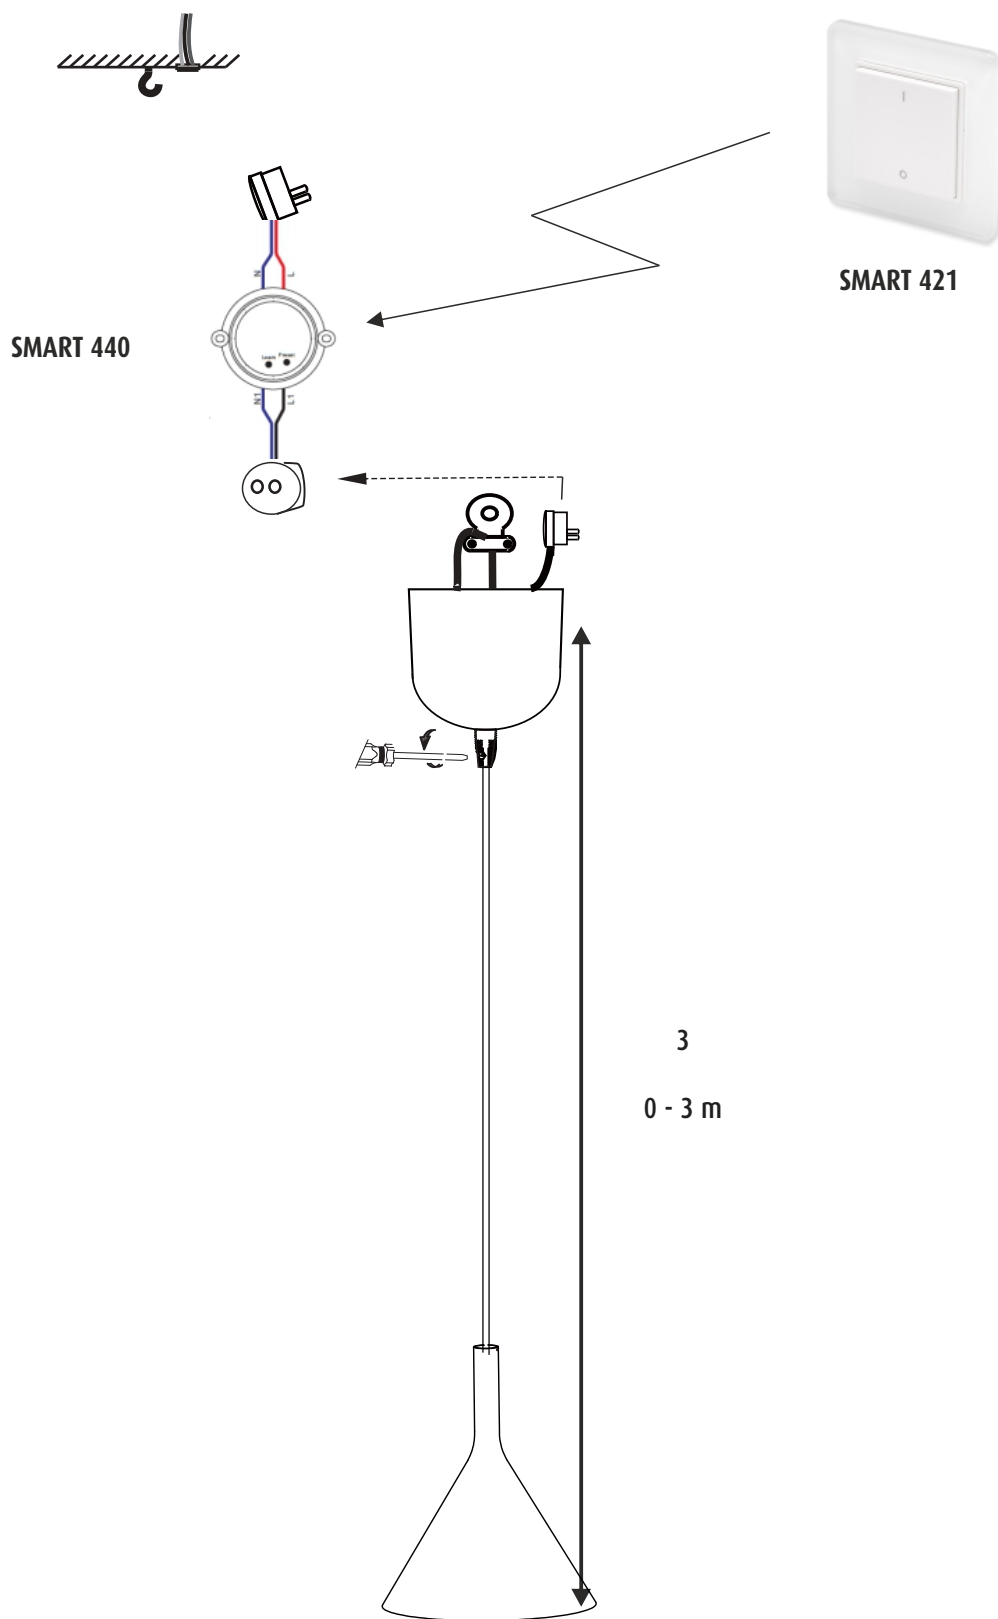

LIMENTE PYRY, ISOPYRY + SMART 640440

LIMENTE
- H E L S I N K I -

Kankiraudantie 1, 00700 Helsinki
www.limente.com