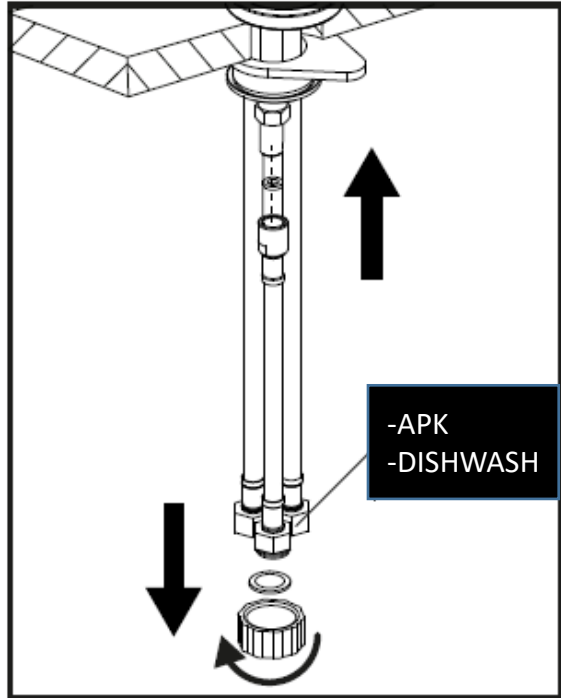

1)

1) PUTKIEN ASENTAMINEN
2) SÄÄTÖSYLINTERI
3) APK-VENTTIILI

1) INSTALLING THE HOSES
2) CARTRIDGE
3) DISHWASH SHUT-OFF VALVE

2)

3)