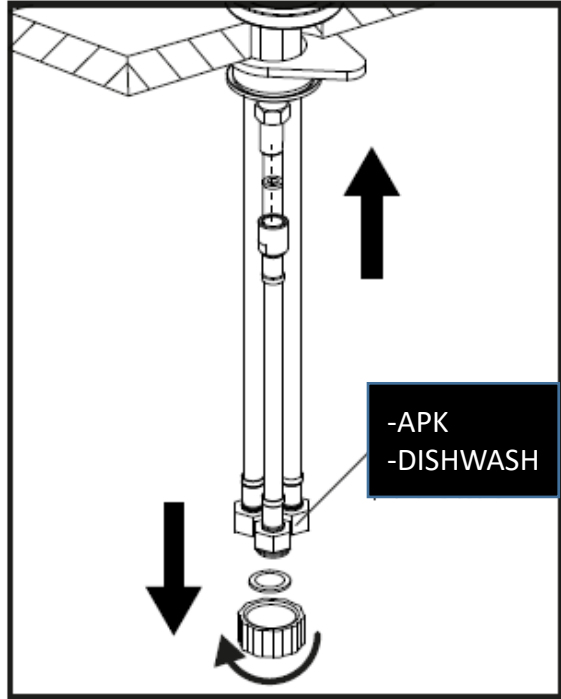

1)

1) PUTKIEN ASENTAMINEN
2) SÄÄTÖSYLINTERI
3) APK-VENTTIILI

1) INSTALLING THE HOSES
2) CARTRIDGE
3) DISHWASH SHUT-OFF VALVE

2)

3)